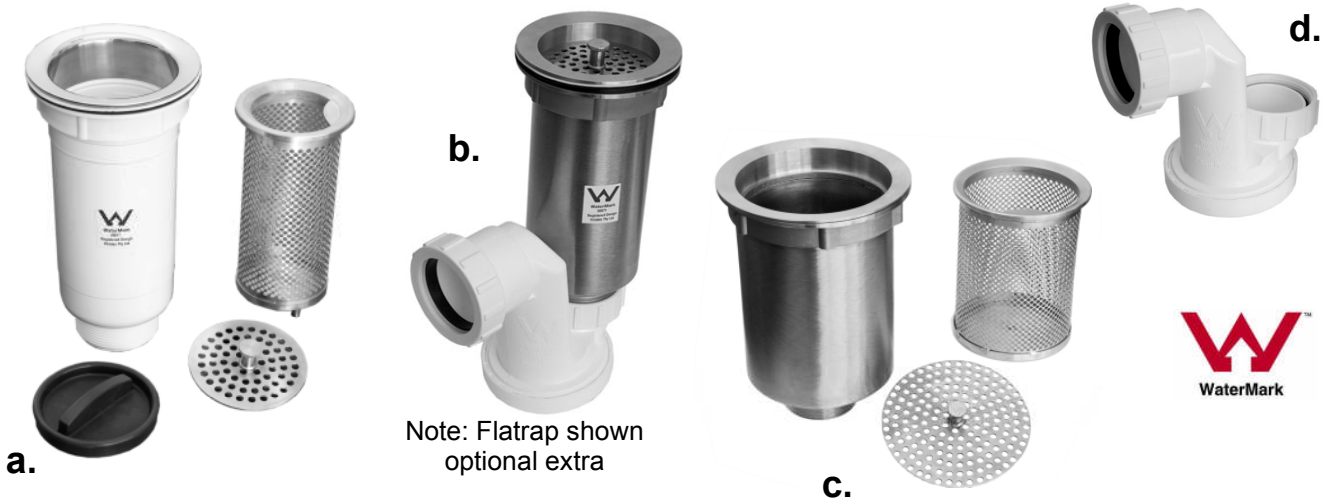

In Sink Dry Basket Arrestors ®

**Arrest the solids at the source
using the “New” IN-SINK DBA’s®**

Item	Stock Code	Description
a.	93028	Sink-Guard® 2, In-Sink DBA®, 89mm diameter white polypropylene with stainless steel face, plug and filter.
b.	93027	Sink-Shield® 2, In-Sink DBA®, 89mm diameter (shown with optional extra 1409111 Flatrap, see below), stainless steel with stainless steel face, plug and filter.
c.	93030	Sink-Shield® Large, In-Sink DBA®, 125mm diameter, stainless steel with stainless steel face, plug and filter.
d.	1409111	Flatrap (Australia Only) Low Level “P & S” Trap suitable for all In-Sink DBA’s.
Item	Stock Code	Spare Parts
	93033	Spare Basket for Sink-Guard® 2 (93028) and Sink-Shield® 2 (93027) 143mm high x 65mm diameter, 447cc capacity
	93035	Spare Filter Plate for Sink-Guard® 2 (93028) and Sink-Shield® 2 (93027).
	93034	Spare Plug / Stopper for Sink-Guard® 2 (93028) and Sink-Shield® 2 (93027).
	93037	Spare Basket for Sink-Shield® Large (93030) 143mm high x 98mm diameter, 1100c capacity.
	93039	Spare Filter Plate for Sink-Shield® Large (93030).
	93038	Spare Plug / Stopper for Sink-Shield® Large (93030).