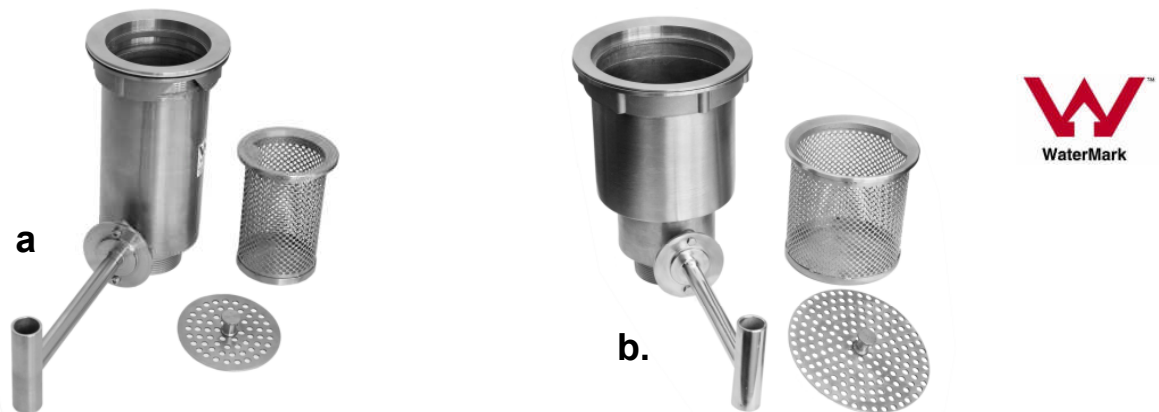

In Sink Dry Basket Arrestors®

Arrest the solids at the source using the “New” IN-SINK DBA’s®

The **In-Sink DBA™** range are the most effective products available for the removal of solid waste from waste water in sinks. These products are intended for use in commercial kitchens to screen out and retain solid waste from the waste water.

Large In-Sink Dry Basket Arrestor® products are intended for use in busy kitchens to reduce the frequency of emptying the basket and to eliminate the need for other screening devices in the sink.

- Fits a 125mm sink outlet hole
- Kitchen staff friendly and easy to use
- Eliminates the need for other sink screening
- Large stainless steel basket
- Easy to lift out and return
- Baskets are easy to empty and clean
- Solid, durable and dependable
- Connects to a standard 50mm water trap
- Watermark and WSAA appraised

Item	Stock Code	Description
a.	93026	Sink-Safe® 2, In-Sink DBA®, 89mm diameter, stainless steel with stainless steel face, plug and filter.
b.	93031	Sink-Safe® Large, In-Sink DBA®, 125mm diameter with ball valve (OH&S), stainless steel with stainless steel face, plug and filter
Item	Stock Code	Spare Parts
	93032	Spare Basket for Sink-Safe® 2 (93026), 109mm H x 65mm Diameter, 340cc capacity
	93035	Spare Filter Plate for Sink-Safe® 2 (93026)
	93036	Spare Basket for Sink-Safe® Large (93031) 109mm H x 98mm Diameter, 850cc capacity
	93039	Spare Filter Plate for Sink-Safe® Large (93031)