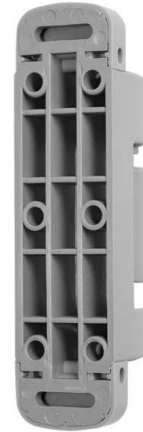

**Edgemount Latches & Strikes (Mechanical)**

Item	Stock Code	Description	Material	Mounting
a	CR6188LX	Edgemount Latch & Strike with Lock <b>Note:</b> interchangeable with Efc0 R6188N latch.	Polished chrome finish with nickel-plated strike.	Latch drilled and countersunk for 5.0mm screws. Strike drilled and countersunk for 4.0mm screws.
b	CR6188NX	Edgemount Latch & Strike, No Lock <b>Note:</b> interchangeable with Efc0 R6188L latch.		

**Door Handles**

**a.**

**b.**

**c.**

Item	Stock Code	Description
a	I-147	Door Handle 250mm Silver Insert
b	I-149	Door Handle 280mm, 230mm centres
c	I-SKA-11	Cool Room Door Handle

Cool Room Latch Set

Stock Code	Description
I-266	CRH Cool Room Latch Set

**Cam Rise Hinge**

Stock Code	Description
I-34-I-01	Cam Rise Cool Room Hinge - Grey