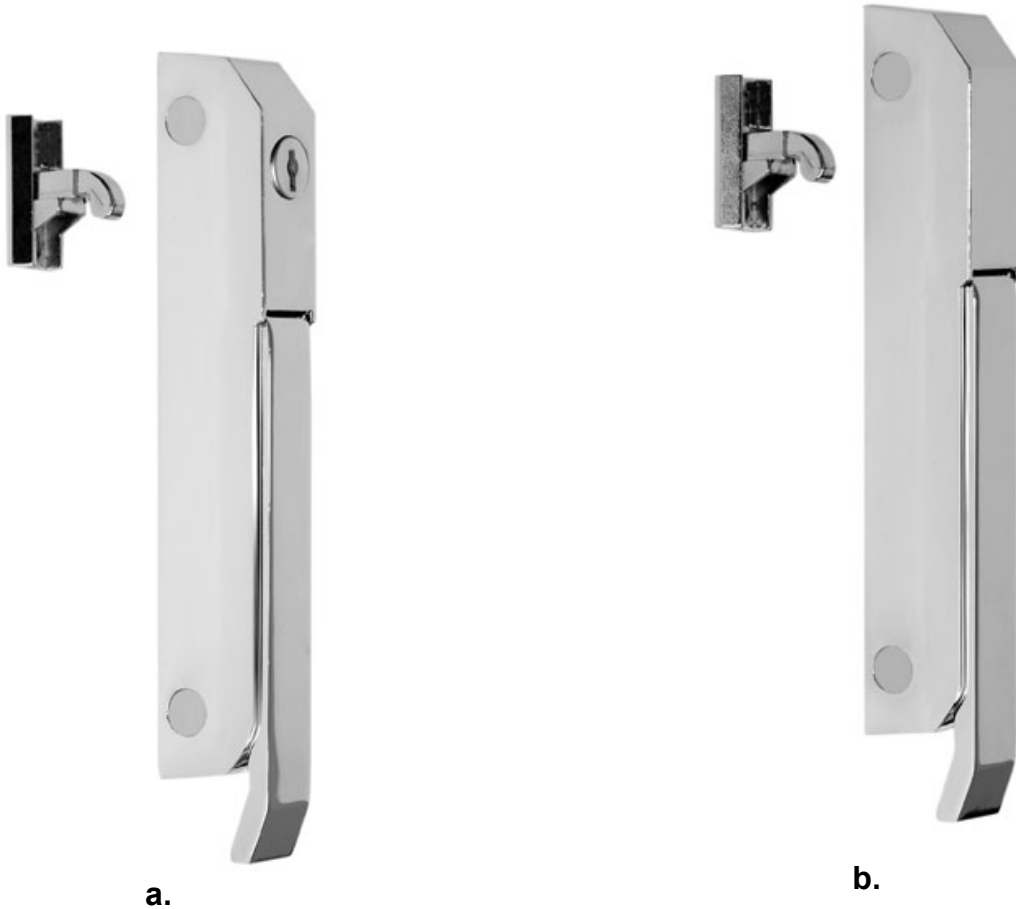

**Edgemount Latches & Strikes (Mechanical)**

Item	Stock Code	Description	Material	Mounting
a	CR6188LX	Edgemount Latch & Strike with Lock <b>Note:</b> interchangeable with Efc0 R6188N latch.	Polished chrome finish with nickel-plated strike.	Latch drilled and countersunk for 5.0mm screws. Strike drilled and countersunk for 4.0mm screws.
b	CR6188NX	Edgemount Latch & Strike, No Lock <b>Note:</b> interchangeable with Efc0 R6188L latch.		

**Door Handles**

**a.**

**b.**

**c.**

Item	Stock Code	Description
a	I-147	Door Handle 250mm Silver Insert
b	I-149	Door Handle 280mm, 230mm centres
c	I-SKA-11	Cool Room Door Handle

Cool Room Latch Set

Stock Code	Description
I-266	CRH Cool Room Latch Set

**Cam Rise Hinge**

Stock Code	Description
I-34-I-01	Cam Rise Cool Room Hinge - Grey