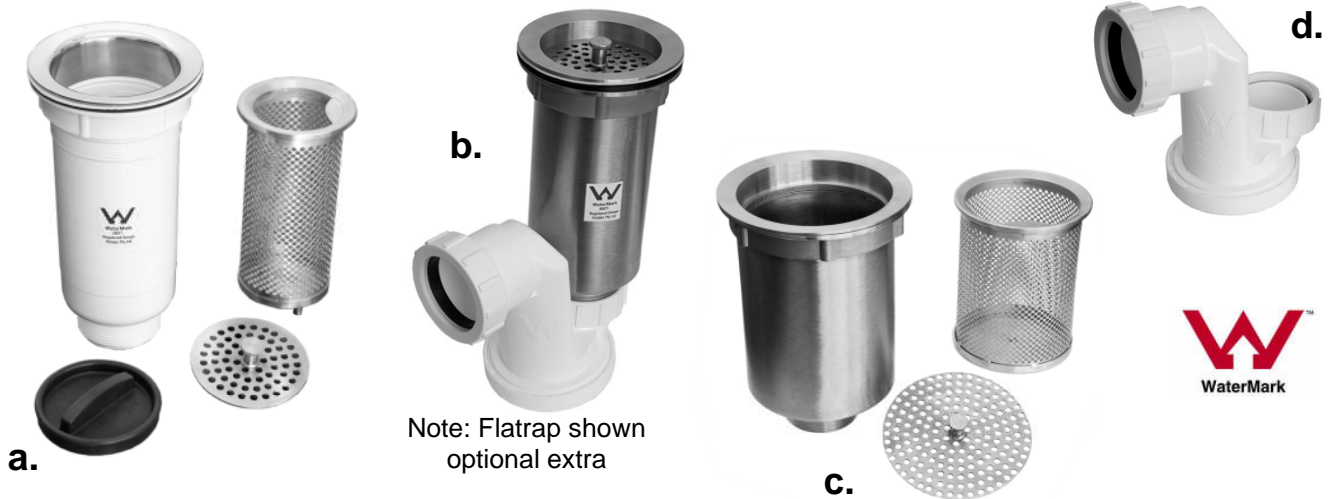

In Sink Dry Basket Arrestors®

Arrest the solids at the source
using the “New” IN-SINK DBA’s®

Item	Stock Code	Description
a.	93028	Sink-Guard® 2, In-Sink DBA®, 65mm diameter white polypropylene with stainless steel face, plug and filter.
b.	93027	Sink-Shield® 2, In-Sink DBA®, 65mm diameter (shown with optional extra 1409111 Flatrap, see below), stainless steel with stainless steel face, plug and filter.
c.	93030	Sink-Shield® Large, In-Sink DBA®, 125mm diameter, stainless steel with stainless steel face, plug and filter.
d.	1409111	Flatrap (Australia Only) Low Level “P & S” Trap suitable for all In-Sink DBA’s.
Item	Stock Code	Spare Parts
	93033	Spare Basket for Sink-Guard® 2 (93028) and Sink-Shield® 2 (93027) 143mm high x 65mm diameter, 447cc capacity
	93035	Spare Filter Plate for Sink-Guard® 2 (93028) and Sink-Shield® 2 (93027).
	93034	Spare Plug / Stopper for Sink-Guard® 2 (93028) and Sink-Shield® 2 (93027).
	93037	Spare Basket for Sink-Shield® Large (93030) 143mm high x 98mm diameter, 1100c capacity.
	93039	Spare Filter Plate for Sink-Shield® Large (93030).
	93038	Spare Plug / Stopper for Sink-Shield® Large (93030).