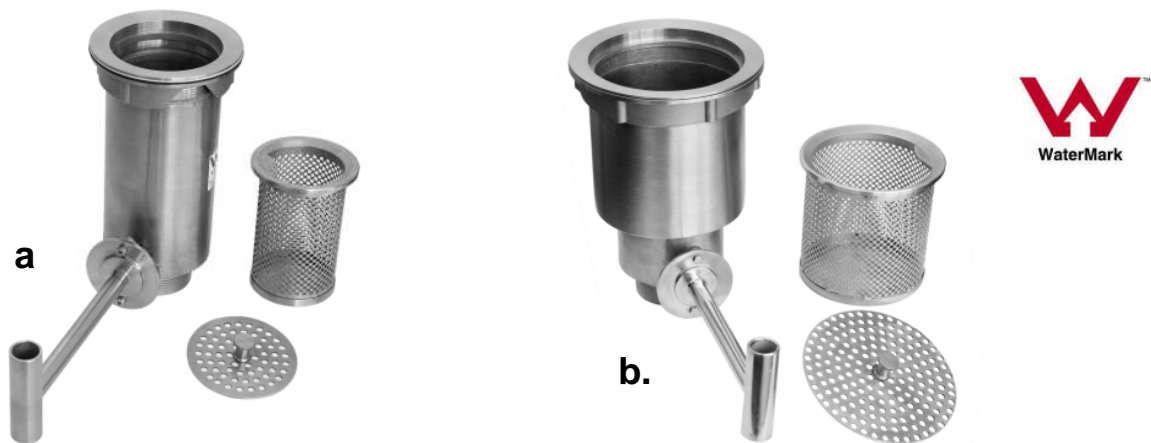

In Sink Dry Basket Arrestors®

Arrest the solids at the source using the “New” IN-SINK DBA’s®

The **In-Sink DBA™** range are the most effective products available for the removal of solid waste from waste water in sinks. These products are intended for use in commercial kitchens to screen out and retain solid waste from the waste water.

Large In-Sink Dry Basket Arrestor® products are intended for use in busy kitchens to reduce the frequency of emptying the basket and to eliminate the need for other screening devices in the sink.

- Fits a 125mm sink outlet hole
- Kitchen staff friendly and easy to use
- Eliminates the need for other sink screening
- Large stainless steel basket
- Easy to lift out and return
- Baskets are easy to empty and clean
- Solid, durable and dependable
- Connects to a standard 50mm water trap
- Watermark and WSAA appraised

Item	Stock Code	Description
a.	93026	Sink-Safe® 2, In-Sink DBA®, 65mm diameter, stainless steel with stainless steel face, plug and filter.
b.	93031	Sink-Safe® Large, In-Sink DBA®, 125mm diameter with ball valve (OH&S), stainless steel with stainless steel face, plug and filter
Item	Stock Code	Spare Parts
	93032	Spare Basket for Sink-Safe® 2 (93026), 109mm H x 65mm Diameter, 340cc capacity
	93035	Spare Filter Plate for Sink-Safe® 2 (93026)
	93036	Spare Basket for Sink-Safe® Large (93031) 109mm H x 98mm Diameter, 850cc capacity
	93039	Spare Filter Plate for Sink-Safe® Large (93031)